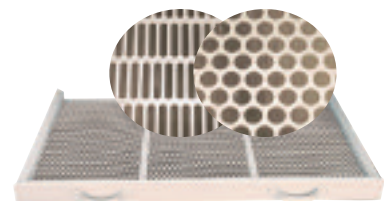

General Description

The Cleaner Separator **DENIS** type D102 has been designed for the effective and efficient cleaning of all cereals and grains whether at the harvest intake or final grading. One pass through the D102 assures a double screening of the product complete with primary and secondary aspiration, guaranteeing trouble free storage and a better quality. The following advantages are built in:

Robust and compact: Monobloc construction and a minimum ground loading

Simple and with proven reliability: easy to operate and adjust, brush cleaning of the screens, discharge of the heavy trash by screw, completely guarded

High performance, flexible and economical: using twin screen, double aspiration, large range of different size screens to suit a wide range of products, unique drive system, low maintenance requirement

Well prepared finish: each part of the cleaner is degreased, prepared with a phosphate primer and then has the final coat of paint oven baked at 180°C

Accessories

- support legs for sacking attachments
- sacking attachments
- good grain hopper
- exhaust air ducting
- square bends etc.....

Large inlet reservoir ensuring even flow of the grain

Feed roll to ensure even feed across machine

Discharge by the trash screw of trash from the first aspiration, supported at drive end only

First aspiration

The upper screen separates the oversize, cleaned by moving brushes

The lower screen holds the good grain, allowing the undersize to pass through

Removable screens are fitted into independent and balanced decks, mounted on bearings and rubber pads, which ensure a silent and vibration free operation

Characteristics