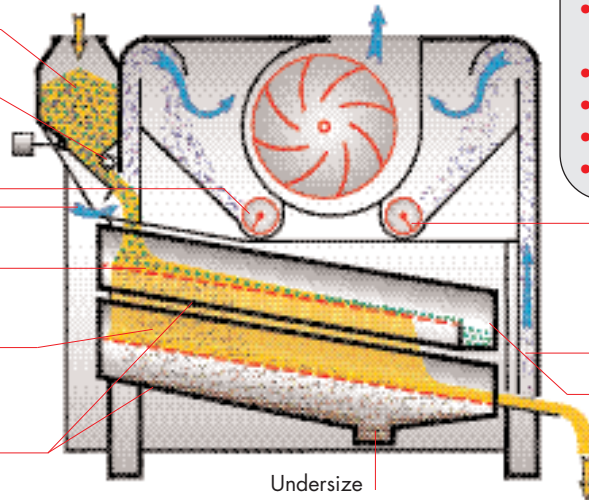

Cleaner

Separator
D 102

General Description

The Cleaner Separator **DENIS** type D102 has been designed for the effective and efficient cleaning of all cereals and grains whether at the harvest intake or final grading. One pass through the D102 assures a double screening of the product complete with primary and secondary aspiration, guaranteeing trouble free storage and a better quality. The following advantages are built in:

Large inlet reservoir ensuring even flow of the grain

Feed roll to ensure even feed across machine

Discharge by the trash screw of trash from the first aspiration, supported at drive end only

First aspiration

The upper screen separates the oversize, cleaned by moving brushes

The lower screen holds the good grain, allowing the undersize to pass through

Removable screens are fitted into independent and balanced decks, mounted on bearings and rubber pads, which ensure a silent and vibration free operation